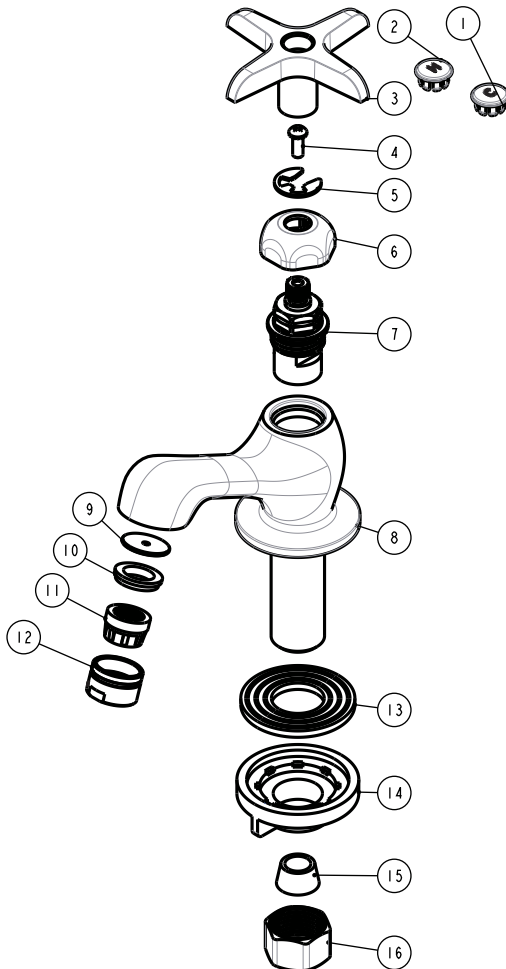

### Features:

- Ceramic Disc
- Cross Handle, Low Arc Spout
- Includes Cap Nut and Index Buttons
- 1/2" NPT Connection
- 1.2 gpm (4.54 L/min)

### Component Parts:

NO.	PART NO.	DESCRIPTION	QTY
1		Hot Index Button	1
2		Cold Index Button	1
3	96-0495D	Handle	1
4		Screw	1
5		C-chip	1
6		Decorate Cover	1
7	AB11-3215	Cartridge	1
8		Body	1
9		Water Saving Chip	1
10		Gasket	1
11		Aerator Core	1
12	AB83-6072	Aerator	1
13		Gasket	1
14		Nut	1
15		Rubber Gasket	1
16		Fixting Nut	1