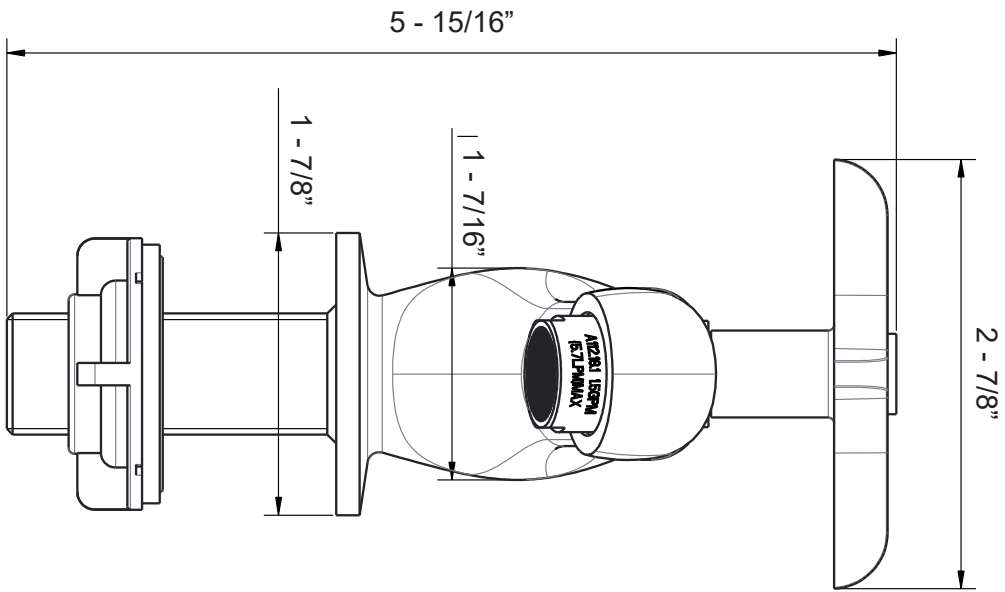

### Features:

- Ceramic Disc
- Cross Handle, Low Arc Spout
- Includes Cap Nut and Index Buttons
- 1/2" NPT Connection
- 1.2 gpm (4.54 L/min)

### Component Parts:

NO.	PART NO.	DESCRIPTION	QTY
1		Hot Index Button	1
2		Cold Index Button	1
3	96-0495D	Handle	1
4		Screw	1
5		C-chip	1
6		Decorate Cover	1
7	AB11-3215	Cartridge	1
8		Body	1
9		Water Saving Chip	1
10		Gasket	1
11		Aerator Core	1
12	AB83-6072	Aerator	1
13		Gasket	1
14		Nut	1
15		Rubber Gasket	1
16		Fixting Nut	1