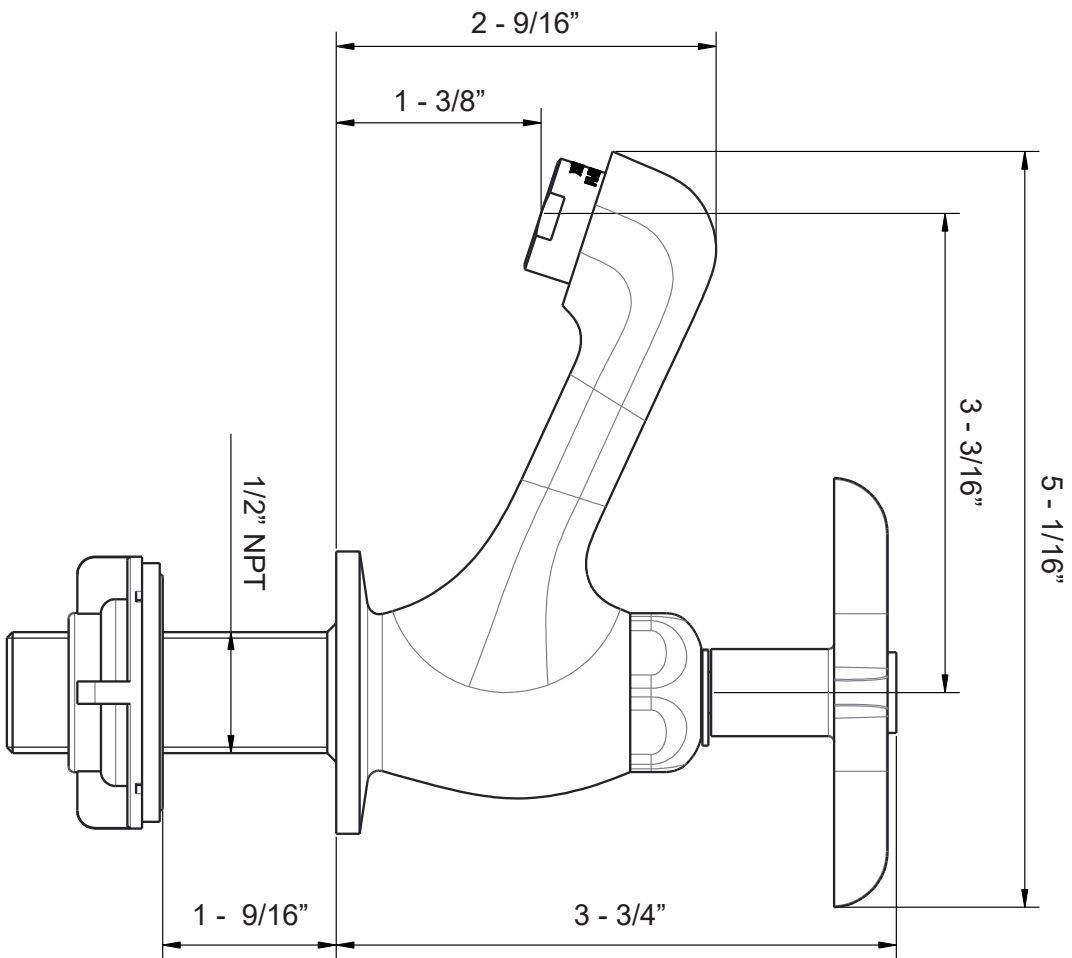

### Features:

- Ceramic Disc
- Cross Handle, Low Arc Spout
- Includes Cap Nut and Index Buttons
- 1/2" NPT Connection
- 1.2 gpm (4.54 L/min)

### Component Parts:

NO.	PART NO.	DESCRIPTION	QTY
1		Hot Index Button	1
2		Cold Index Button	1
3	96-0495D	Handle	1
4		Screw	1
5		C-chip	1
6		Decorate Cover	1
7	AB11-3215	Cartridge	1
8		Body	1
9		Water Saving Chip	1
10		Gasket	1
11		Aerator Core	1
12	AB83-6072	Aerator	1
13		Gasket	1
14		Nut	1
15		Rubber Gasket	1
16		Fixting Nut	1